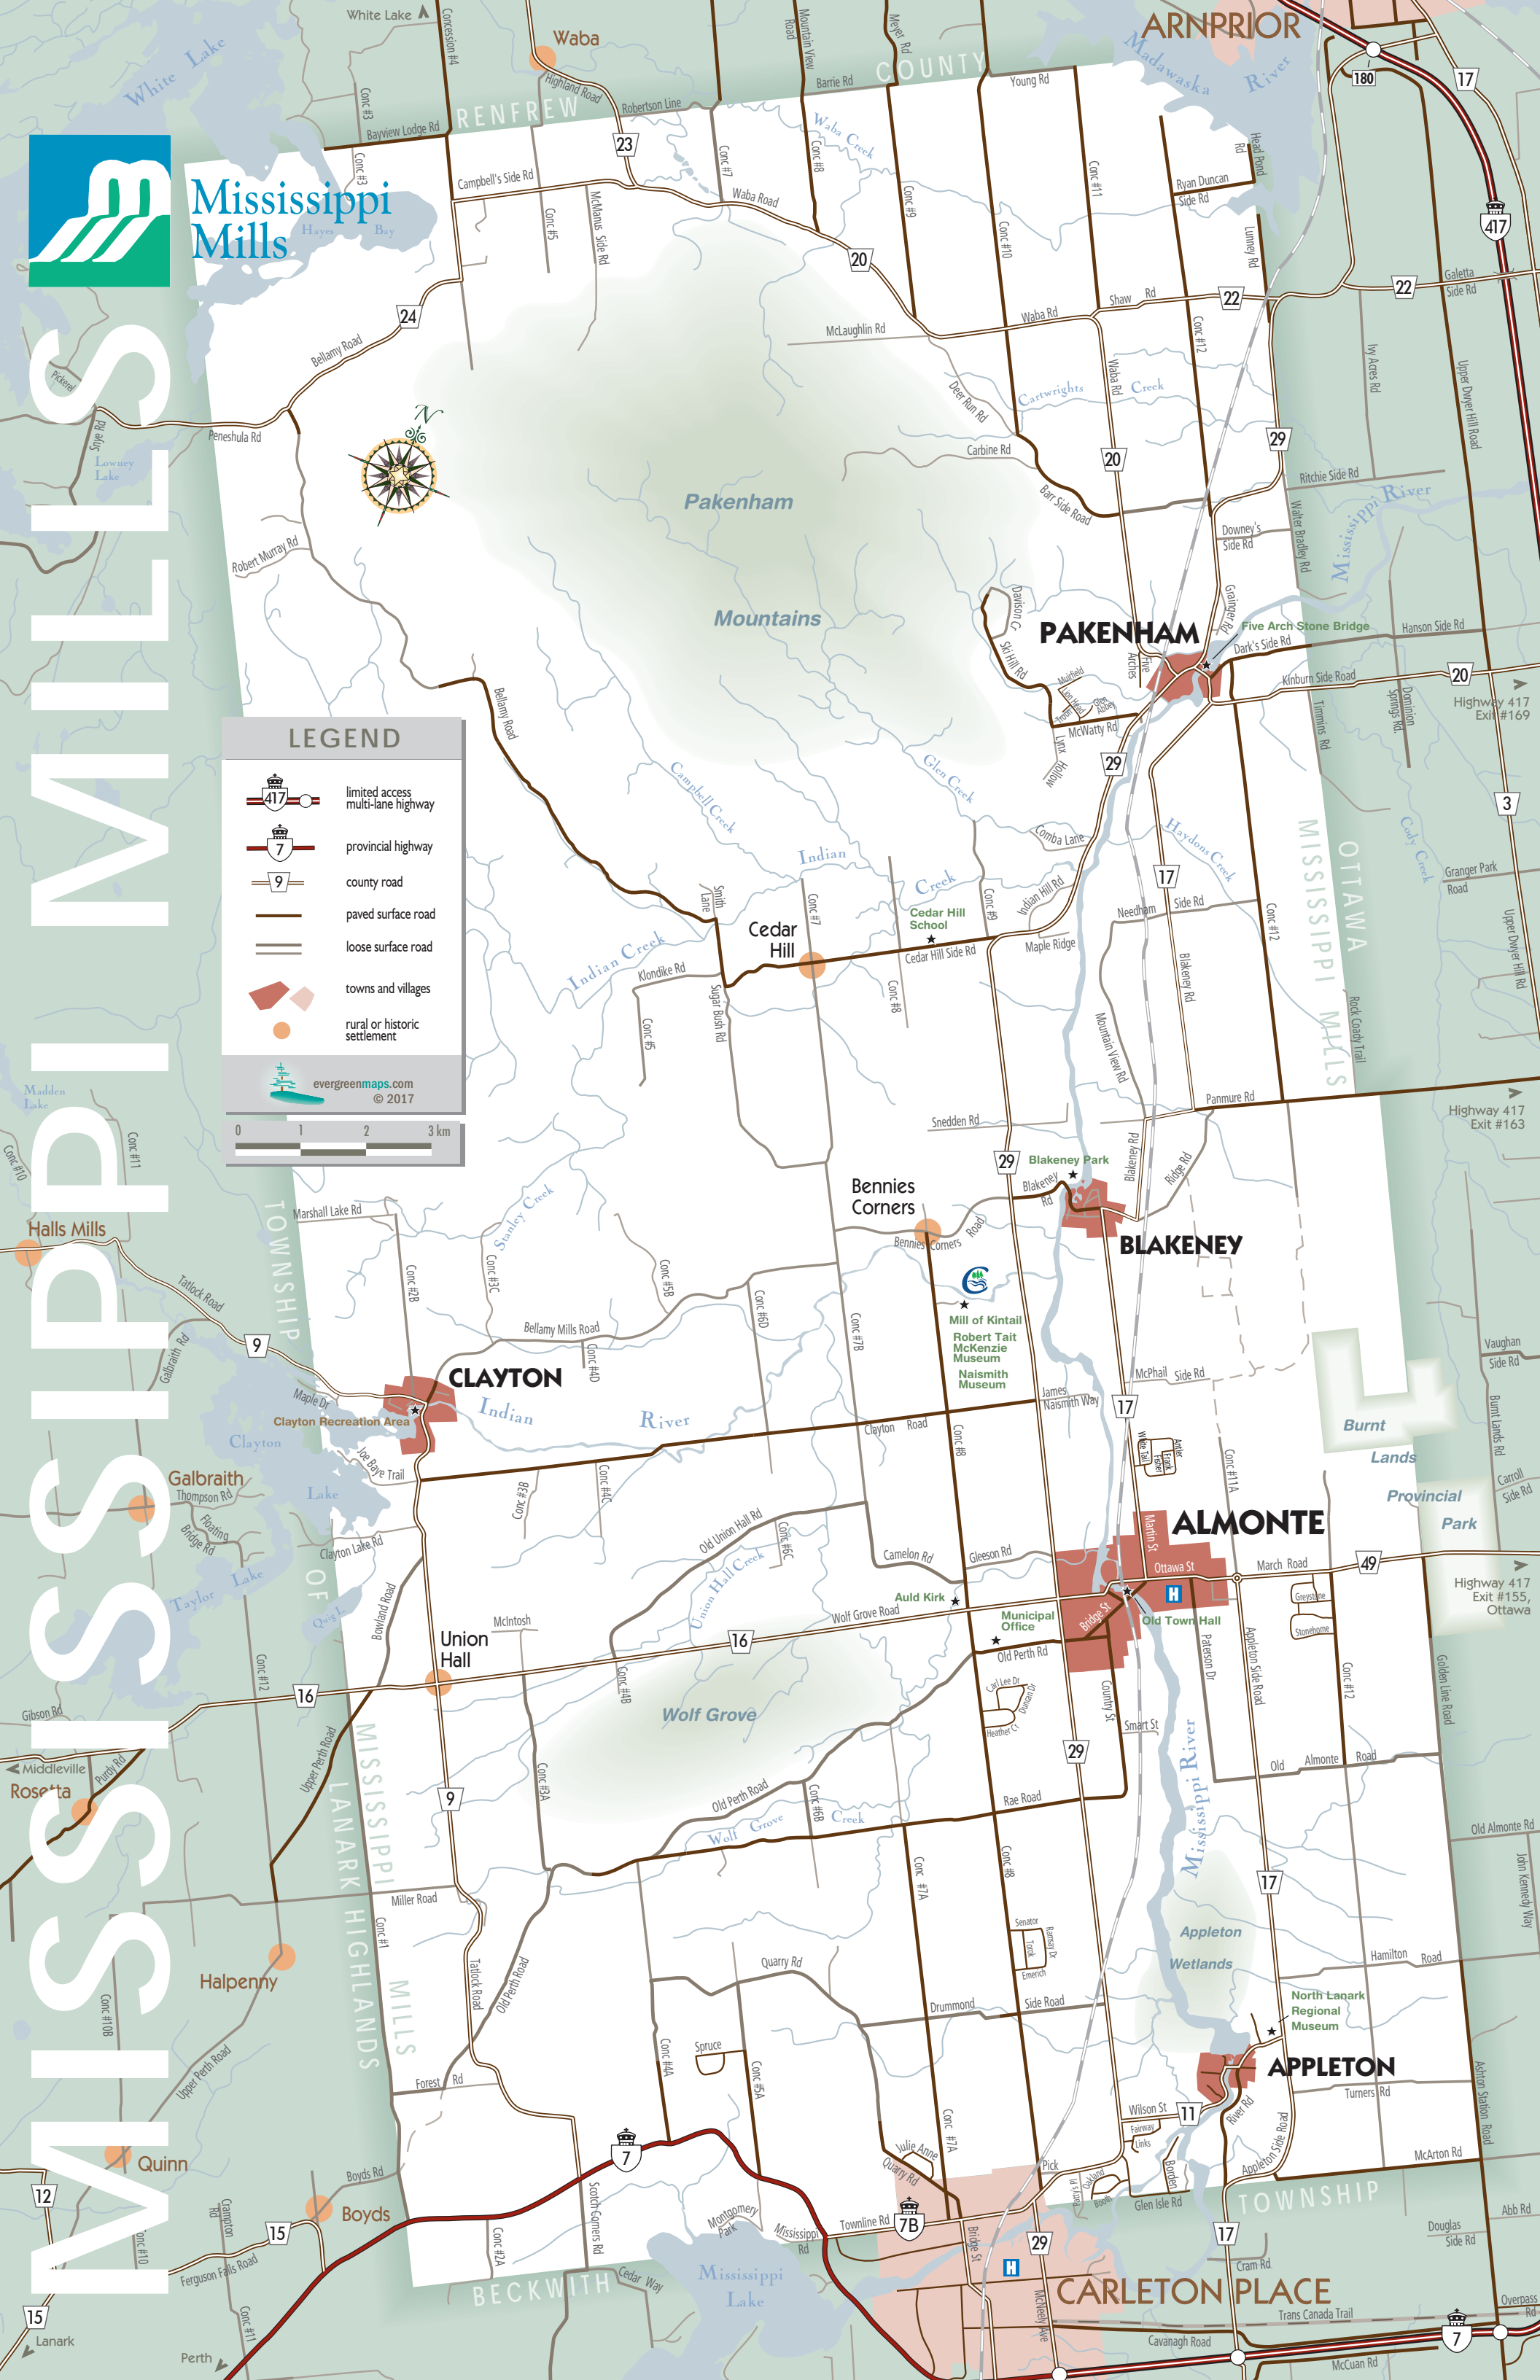

Mississippi Mills

MISSISSIPPI MILLS

LEGEND

- limited access multi-lane highway
- provincial highway
- county road
- paved surface road
- loose surface road
- towns and villages
- rural or historic settlement

evergreenmaps.com © 2017

Lanark

Perth

BECKWITH

MISSISSIPPI MILLS

CARLETON PLACE

OTTAWA

Highway 417 Exit #169

Halls Mills

CLAYTON

Indian River

Cedar Hill

Bennies Corners

BLAKENEY

Highway 417 Exit #163

Rose'ta

ALMONTE

0 .25 .5 km